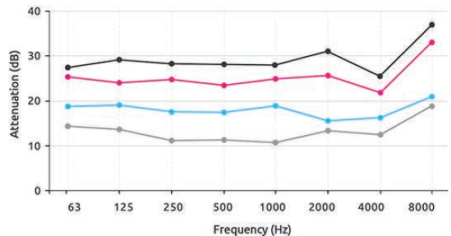

PULSE™

Musician Filtered Earplugs

* Available in 10dB, 15dB, 25dB, and 30dB (solid)

● P10 ● P15 ● P25 ● P30
dB10 / NRR11 dB15 / NRR13 dB25 / NRR23 dB30 / NRR23

CUSTOM-FIT EARMOLDS INSERTION & REMOVAL

1. Place the canal tip of the mold into your ear canal. Wiggle the eamold to provide a good fit.
2. Then gently rotate the mold backwards towards the rear of your head, while pressing the mold into your outer ear. This moves the tip down the canal.